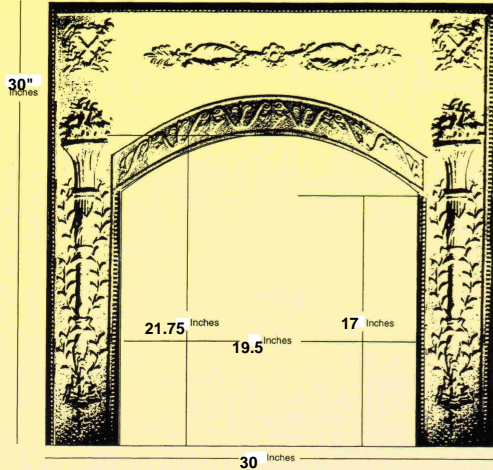

Arched Cast Iron Surround

For use with an existing fireplace or our 20" Zero Clearance Firebox, this decorative surround adds a beautiful finishing touch to any fireplace.

Square Cast Iron Surround

This surround was created to compliment our ventfree firebox. It can also be used with your existing fireplace to add a Victorian touch.