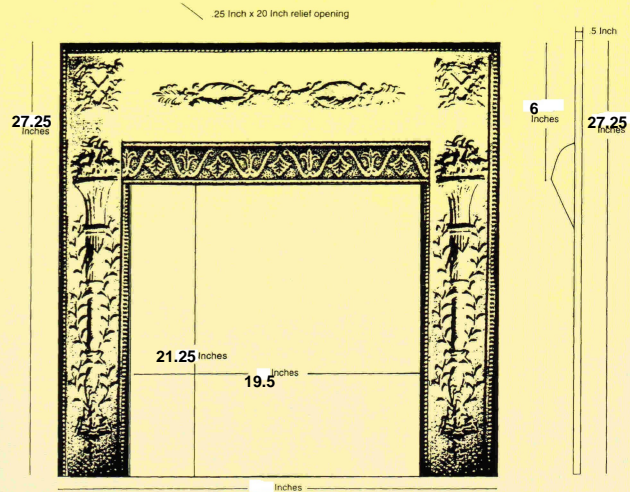

Arched Cast Iron Surround

For use with an existing fireplace or our 20" Zero Clearance Firebox, this decorative surround adds a beautiful finishing touch to any fireplace.

Square Cast Iron Surround

This surround was created to compliment our ventfree firebox. It can also be used with your existing fireplace to add a Victorian touch.