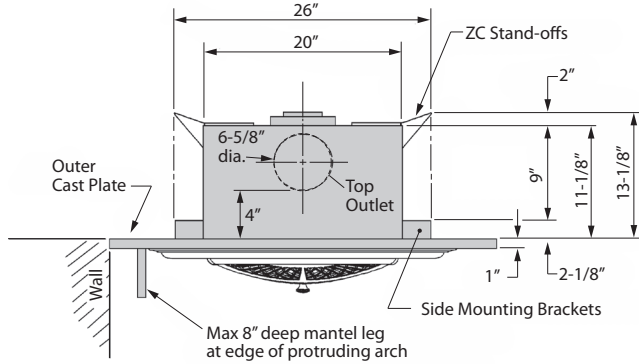

Dimensions & Clearances—539 and 550 Arch Fronts (539 Windsor Arch shown)

Mantel depth "X"	Min. clearance "Y"
1" – 6"	34"
7" – 8"	36"
9" – 12"	38"
12" +	38" + 1" for every inch beyond 12"